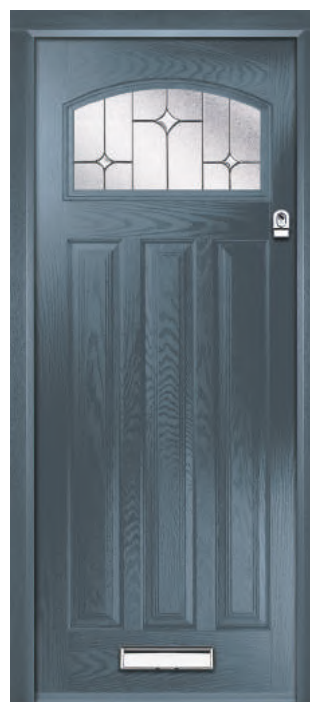

Door/Frame Colour: **Slate Grey**
Decorative Glass: **Zinc Star**