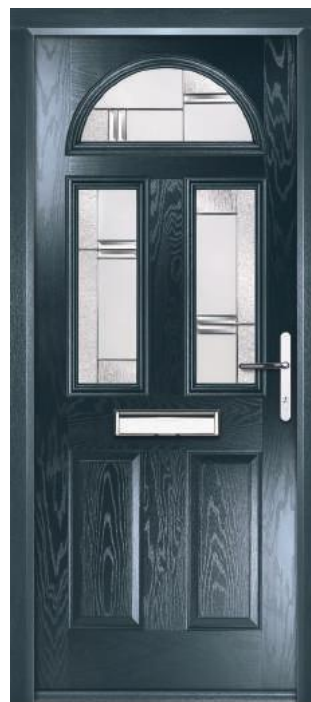

FEATURE IMAGE | Door/Frame Colour: Anthracite Grey | Decorative Glass: Montana

Door/Frame Colour: **Slate Grey**
Decorative Glass: **Victorian Border**

Door Colour: **Pashmina**
Decorative Glass: **Classic**