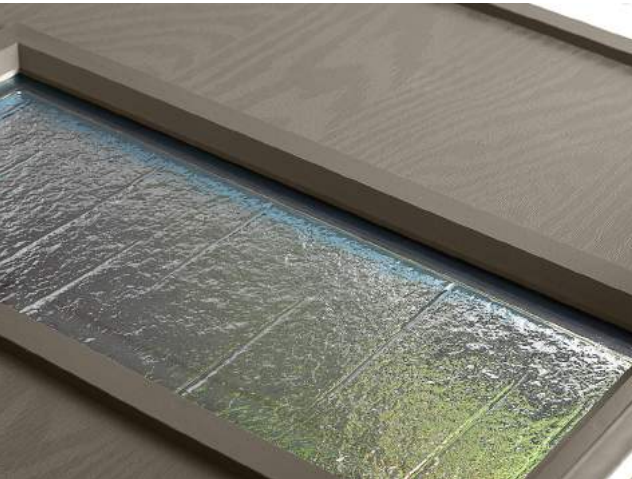

Door Colour: **Cement Grey**
Decorative Glass: **Horizon**

Door/Frame Colour: **Silver Grey**
Decorative Glass: **Laguna**

The Lansing

Spotlights®

The Lansing door range offers contemporary styling with a choice of glazing panels to bring light into your home. With a choice of glass and colour options, homeowners can choose a door that is beautifully designed to suit their home.