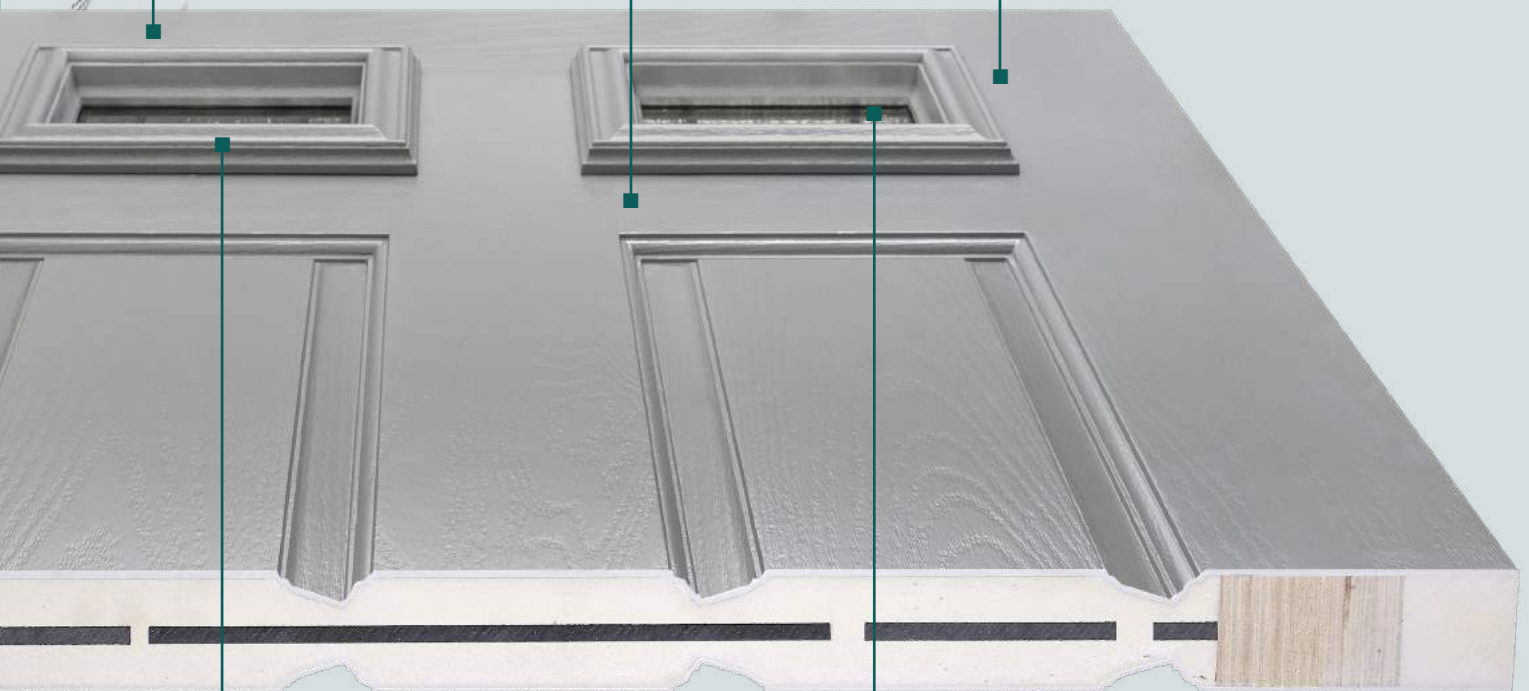

A Proven Pedigree

We build value into building products and raise the bar on quality and performance.

Wide Selection of Door Styles

We have developed a range of traditional and contemporary door styles that will suit all tastes, house styles and budgets. Many of these styles are unique to us and include both glazed and unglazed options.

2 Finishes

Available in either a woodgrain or smooth finish, the 2mm thick GRP door skin is maintenance free and hard wearing. GRP is resistant to knocks and dents and looks like real wood.

Infinite Choice of Colours

Coated using a hard-wearing Polyurethane paint system similar to that used in the yacht industry, our doors are all available in a wide range of pre-finished colour options as well as our TrueGrain wood effect. All doors finished using our proprietary paint system come with a 10 year warranty against fade, loss of gloss and adhesion. (See page 4).

4 Glazing Frames

All glazed options are fitted using industry leading PAS 24 Compliant glazing cassettes from ODL. Many of our doors now come as standard with the new, contemporary, low profile Spotlights® or ZEEL® options. For our more traditional door styles, we use the industry leading sculptured TriSYS® system. (See page 58)

Extensive Range of Decorative Glass

Our doors come with a wide variety of unique decorative glass options that have been carefully designed to work with the various door styles. Whether it is traditional, contemporary or minimalist, we have options to cover all tastes and design styles.