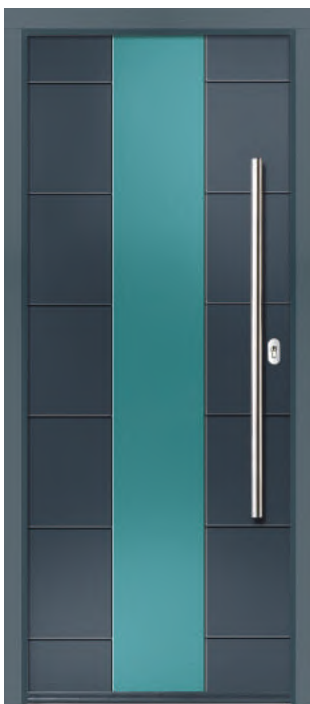

FEATURE IMAGE | Door/Frame Colour: Irish Oak/Anthracite Grey

The Canton Smooth

Who says you have to add glass to create the perfect door. Get the perfect contemporary look with a fancy dual colour.

FEATURE IMAGE | Door/Frame Colour: Aubergine/Black | Decorative Glass: Etched Lines