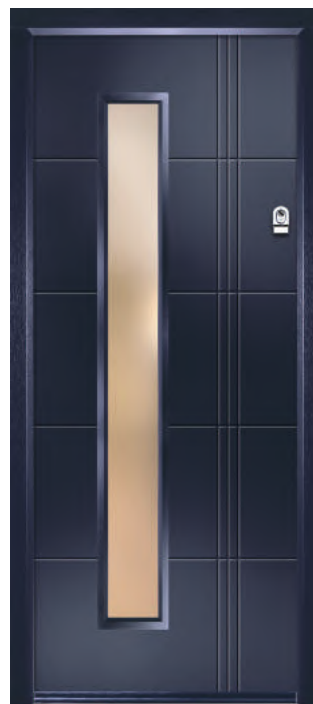

Door/Frame Colour: **Steel Blue**
Decorative Glass: **Difuso**