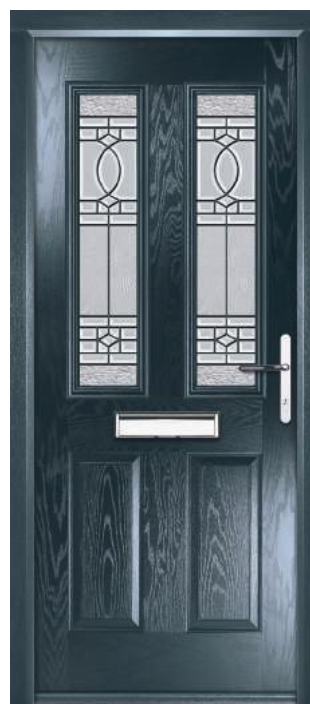

Door/Frame Colour: **Anthracite Grey**
Decorative Glass: **Paris**