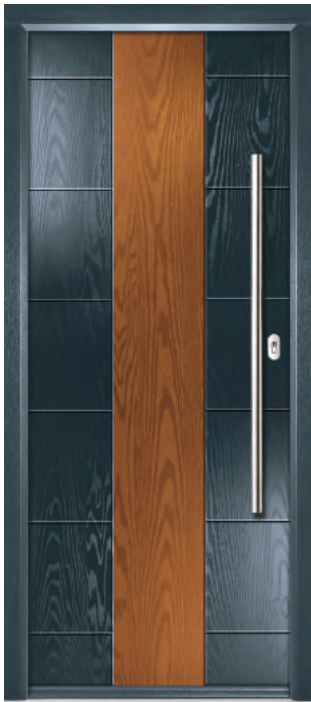

Door/Frame Colour: **Anthracite Grey**
Accent Colour: **Teal**

Door/Frame Colour: **Slate Grey**

Door/Frame Colour: **Cement Grey**
Decorative Glass: **Difuso**

Door/Frame Colour: **Prussian Blue/Anthracite**
Decorative Glass: **Etched Lines**