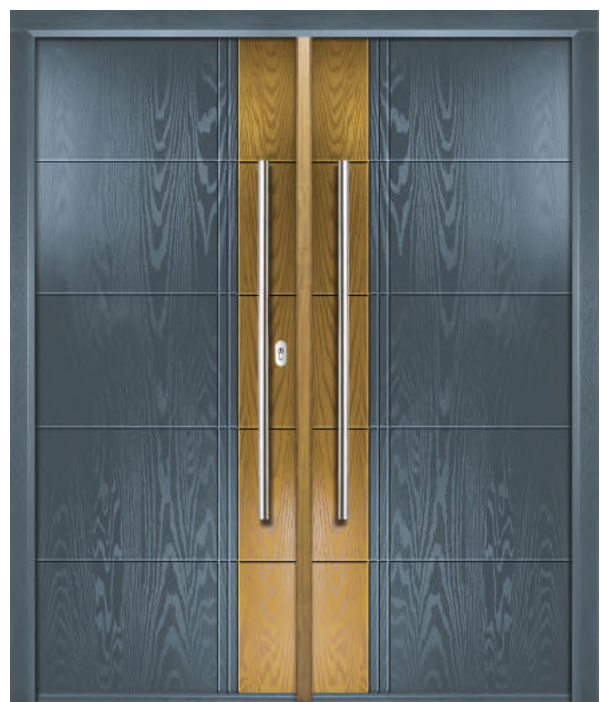

Door/Frame Colour: **Slate Grey**
Accent Colour: **Irish Oak**