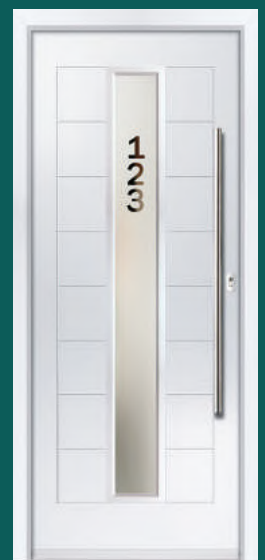

The Wellington
The Moderne Victoria